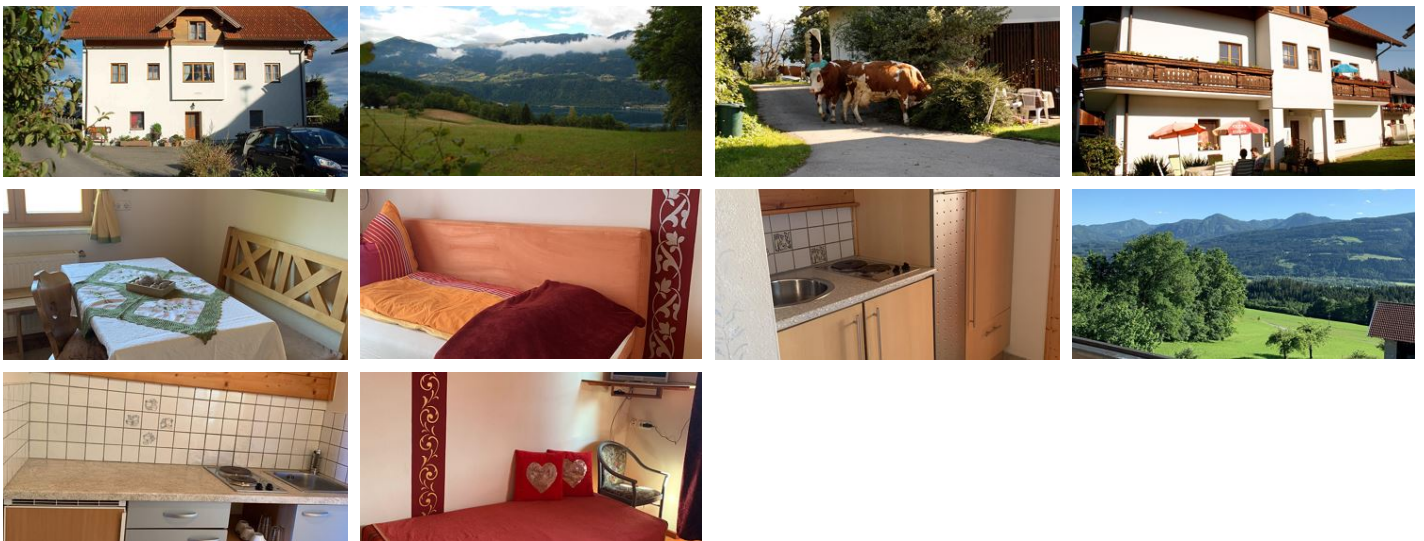

farm, farmhouse in Rothenthurn

Welcome to our farm,

Our farm lies at 750m above sea level at Großegg near by Spittal am Millstättersee. Our farm ist two minutes by car from the lake (Millstättersee) away. It is an ideal starting point for hikes and recreation. In the winter the Goldeck gondola ist about 15 minutes by car away.

lake - distance (m): 2000 · green area · right on the lake · located on a hill · beach in walking distance · close to forest · mountain location · quiet location · on the lake

rooms and apartments

latest offers

Apartment, shower, toilet, facing the mountains

Our appartement has a dining room, kitchen, bathroom, bedroom and a balcony.

1-4 Personen · 1 bedroom · 40 m²

ab
€ 85,00

per apartment at 07.12.2023

offer

Triple room, shower, toilet, balcony

1-3 Personen · 1 bedroom · 25 m²

Die Garconniere hat einen Vorraum inkl. kleiner Küche, Badezimmer und einen Schlafzimmer mit einer Couch inkl TV und einem Balkon. WLAN ist natürlich auch inkludiert.

ab
€ 47,00